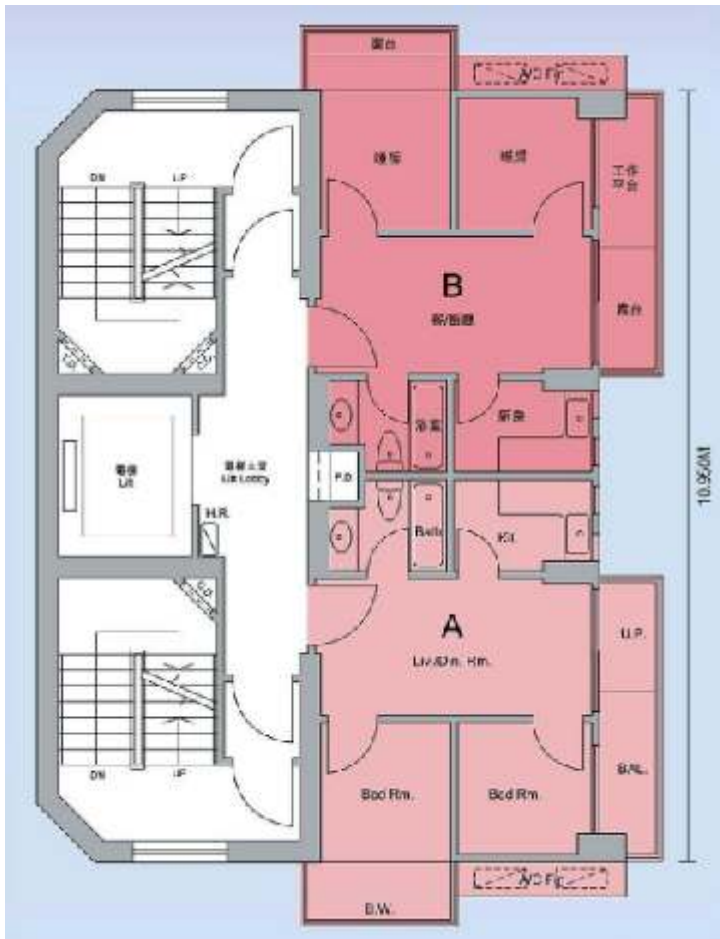

都會名軒 THE LODGE

- 1) 202sqf HK\$16,000 Flat B
- 2) 233sqf HK\$17,000 Flat A

燕湖居 Wuhu Residence

1) 246sqf HK\$15,000 Flat C

嘉麗閣 Kellet Court

1) 296sqf HK\$15,000 Flat B

御悅 Baker Residences

1) 252sqf HK\$14,000 Flat B