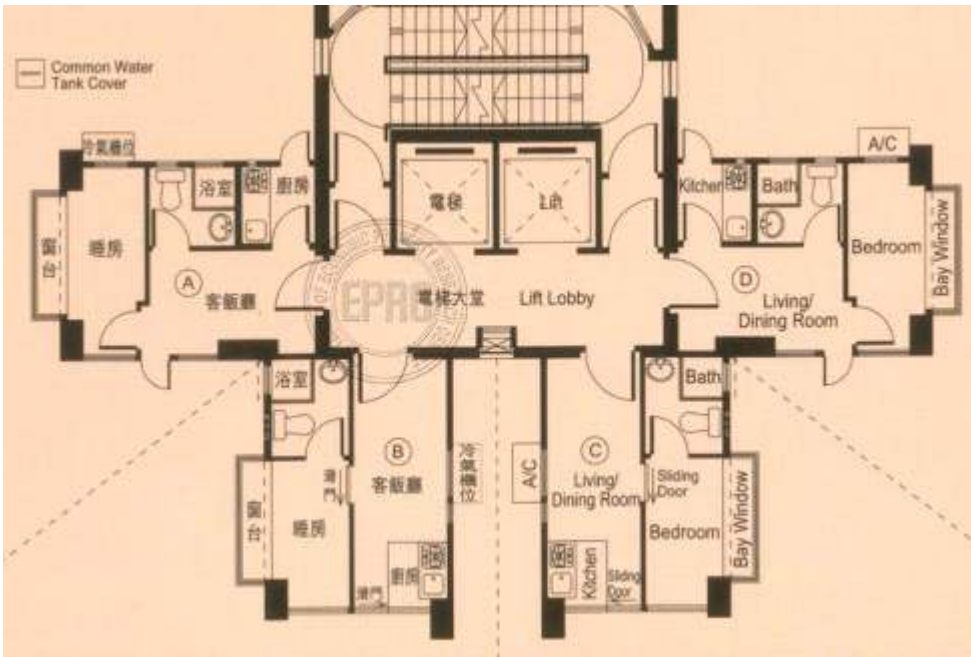

都會名軒 THE LODGE

- 1) 202sqf HK\$16,000 Flat B
- 2) 233sqf HK\$17,000 Flat A

燕湖居 Wuhu Residence

1) 246sqf HK\$15,000 Flat C

嘉麗閣 Kellet Court

1) 296sqf HK\$15,000 Flat B

御悅 Baker Residences

1) 252sqf HK\$14,000 Flat B